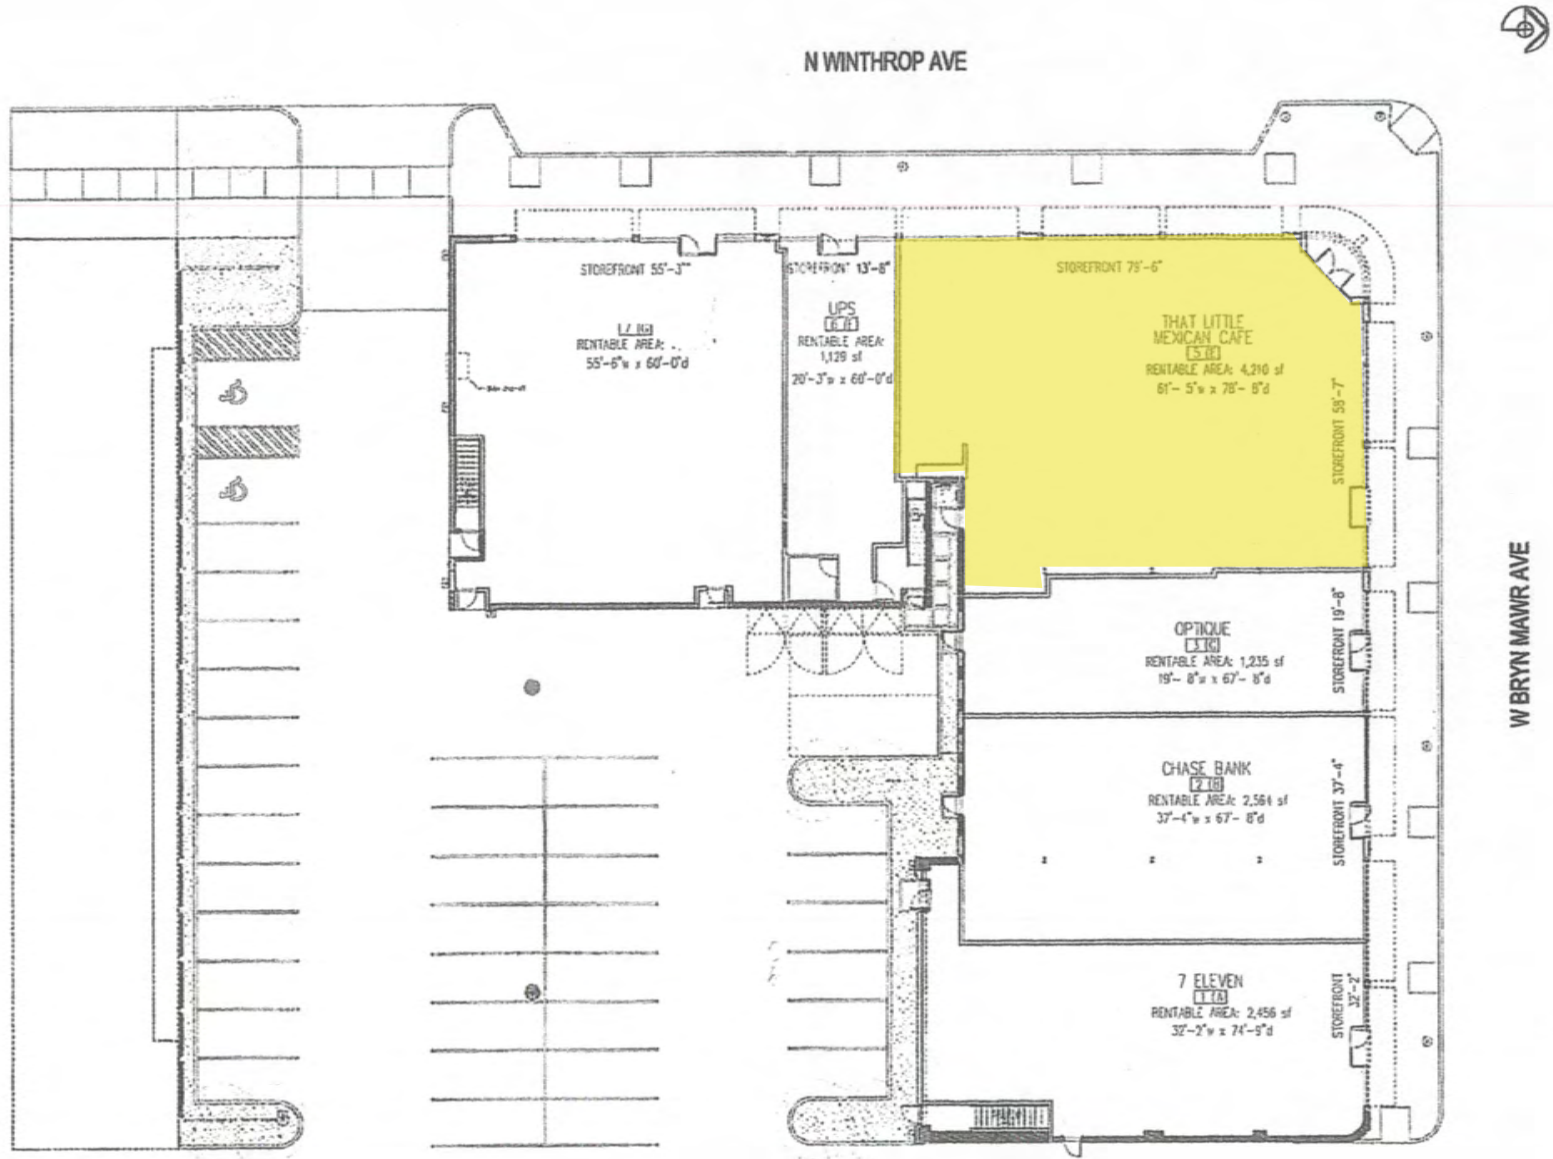

Existing Restaurant

1055 E W. Bryn Mawr
Chicago, IL 60660

This document has been prepared solely for informational purposes. While the information contained herein is from reliable sources, it has not been independently verified. The document is provided subject to errors, omission and changes in information.